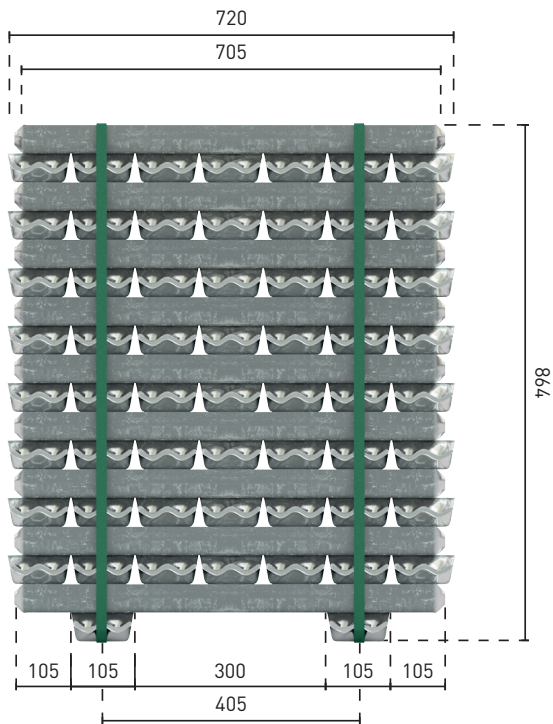

BUNDLE CONFIGURATION 9+7

INGOT AVERAGE WEIGHT : 8 KG

BALING AVERAGE WEIGHT : 1.000 KG

BUNDLE CONFIGURATION DOUBLE INGOT BASE

INGOT AVERAGE WEIGHT : 8 KG

BALING AVERAGE WEIGHT : 1.100 KG

BUNDLE CONFIGURATION SHORT BARS

INGOT AVERAGE WEIGHT : 7.5 KG

BALING AVERAGE WEIGHT : 750 KG

THE ABOVE MENTIONED CONFIGURATIONS CAN BE COMBINED AMONG EACH OTHER