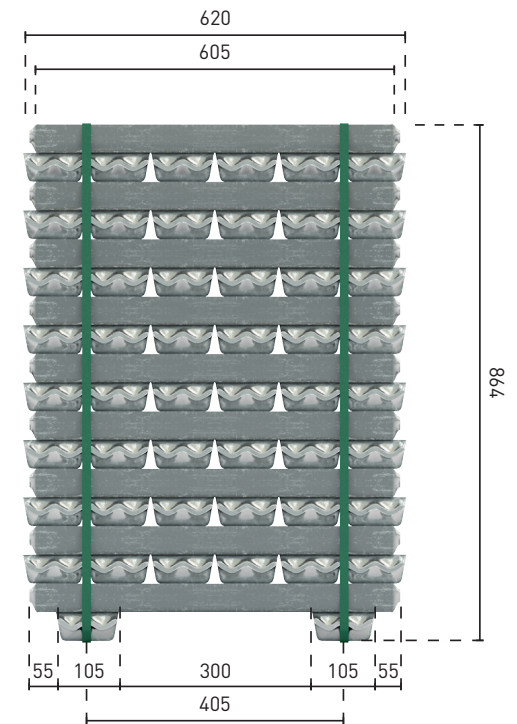

BUNDLE CONFIGURATION 9+7

INGOT AVERAGE WEIGHT : 8 KG

BALING AVERAGE WEIGHT : 1.000 KG

BUNDLE CONFIGURATION DOUBLE INGOT BASE

INGOT AVERAGE WEIGHT : 8 KG

BALING AVERAGE WEIGHT : 1.100 KG

BUNDLE CONFIGURATION SHORT BARS

INGOT AVERAGE WEIGHT : 7.5 KG

BALING AVERAGE WEIGHT : 750 KG

THE ABOVE MENTIONED CONFIGURATIONS CAN BE COMBINED AMONG EACH OTHER