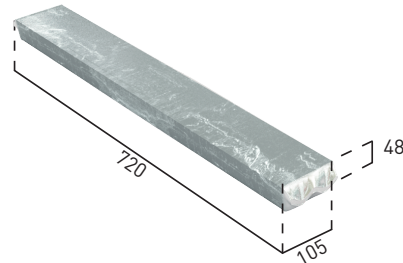

BUNDLE CONFIGURATION 9+7

INGOT AVERAGE WEIGHT : 8 KG

BALING AVERAGE WEIGHT : 1.000 KG

BUNDLE CONFIGURATION DOUBLE INGOT BASE

INGOT AVERAGE WEIGHT : 8 KG

BALING AVERAGE WEIGHT : 1.100 KG

BUNDLE CONFIGURATION SHORT BARS

INGOT AVERAGE WEIGHT : 7.5 KG

BALING AVERAGE WEIGHT : 750 KG

THE ABOVE MENTIONED CONFIGURATIONS CAN BE COMBINED AMONG EACH OTHER