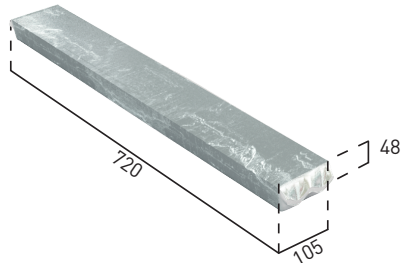

BUNDLE CONFIGURATION 9+7

INGOT AVERAGE WEIGHT : 8 KG

BALING AVERAGE WEIGHT : 1.000 KG

BUNDLE CONFIGURATION DOUBLE INGOT BASE

INGOT AVERAGE WEIGHT : 8 KG

BALING AVERAGE WEIGHT : 1.100 KG

BUNDLE CONFIGURATION SHORT BARS

INGOT AVERAGE WEIGHT : 7.5 KG

BALING AVERAGE WEIGHT : 750 KG

THE ABOVE MENTIONED CONFIGURATIONS CAN BE COMBINED AMONG EACH OTHER