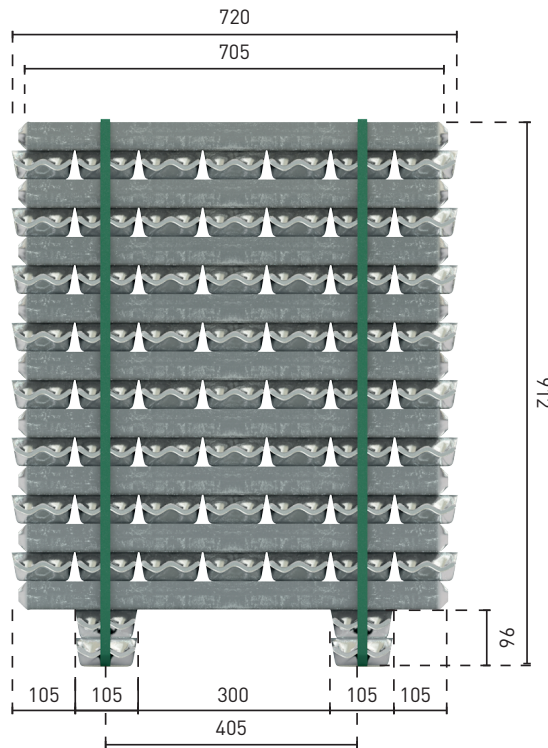

BUNDLE CONFIGURATION 9+7

INGOT AVERAGE WEIGHT : 8 KG

BALING AVERAGE WEIGHT : 1.000 KG

BUNDLE CONFIGURATION DOUBLE INGOT BASE

INGOT AVERAGE WEIGHT : 8 KG

BALING AVERAGE WEIGHT : 1.100 KG

BUNDLE CONFIGURATION SHORT BARS

INGOT AVERAGE WEIGHT : 7.5 KG

BALING AVERAGE WEIGHT : 750 KG

THE ABOVE MENTIONED CONFIGURATIONS CAN BE COMBINED AMONG EACH OTHER