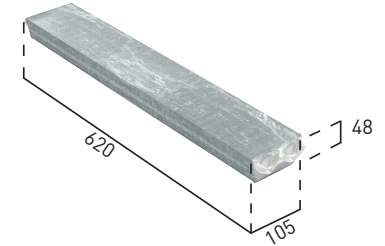

BUNDLE CONFIGURATION 9+7

INGOT AVERAGE WEIGHT : 8 KG

BALING AVERAGE WEIGHT : 1.000 KG

BUNDLE CONFIGURATION DOUBLE INGOT BASE

INGOT AVERAGE WEIGHT : 8 KG

BALING AVERAGE WEIGHT : 1.100 KG

BUNDLE CONFIGURATION SHORT BARS

INGOT AVERAGE WEIGHT : 7.5 KG

BALING AVERAGE WEIGHT : 750 KG

THE ABOVE MENTIONED CONFIGURATIONS CAN BE COMBINED AMONG EACH OTHER